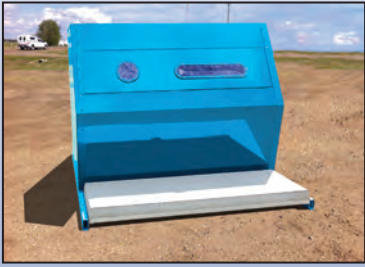

PC-Series

**WASTE OR RECYCLING
CONTAINMENT.
CENTRALIZED COLLECTION.**

STORAGE

COLLECTION

TRANSFER

PC-Series

Features

Recycling collection openings for various materials.

Bear resistant unload doors with ease of access.

Custom clothing collection bins.

Bear resistant user doors.

Powder paint process achieves a high gloss, durable finish.

10 cu yd capacity.

Specifications

PC5

Capacity	3.8 m ³ (5 yd ³)	Width	2 235 mm (88 in)
Length	1 765 mm (69-1/2 in)	Height	1 842 mm (72-1/2 in)

PC10

Capacity	7.6 m ³ (10 yd ³)	Width	2 235 mm (88 in)
Length	3 042 mm (119-3/4 in)	Height	1 842 mm (72-1/2 in)