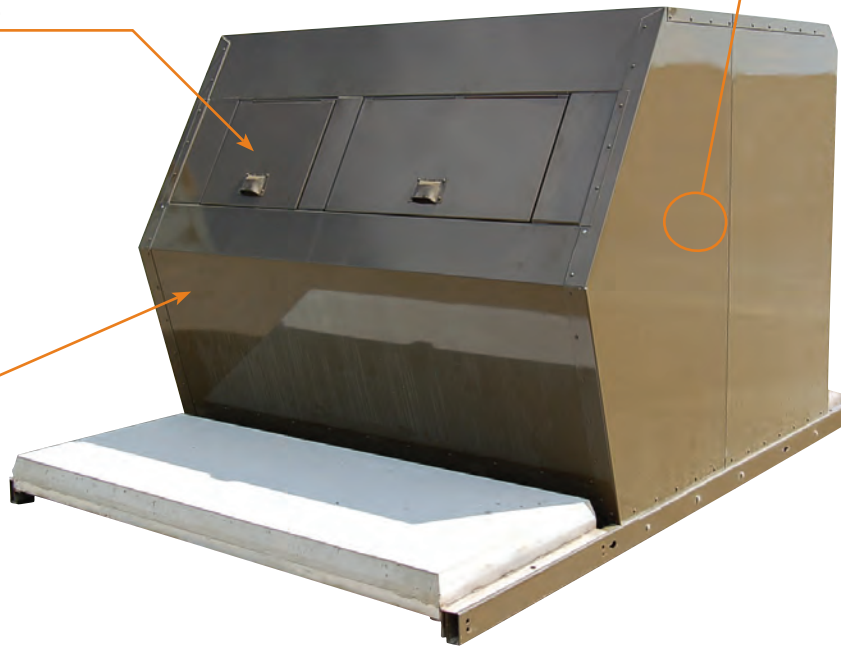

PC-Series

**WASTE OR RECYCLING
CONTAINMENT.
CENTRALIZED COLLECTION.**

STORAGE

COLLECTION

TRANSFER

PC-Series

Features

Recycling collection openings for various materials.

Bear resistant unload doors with ease of access.

Custom clothing collection bins.

Bear resistant user doors.

Powder paint process achieves a high gloss, durable finish.

10 cu yd capacity.

Specifications

PC5

Capacity	3.8 m ³ (5 yd ³)	Width	2 235 mm (88 in)
Length	1 765 mm (69-1/2 in)	Height	1 842 mm (72-1/2 in)

PC10

Capacity	7.6 m ³ (10 yd ³)	Width	2 235 mm (88 in)
Length	3 042 mm (119-3/4 in)	Height	1 842 mm (72-1/2 in)